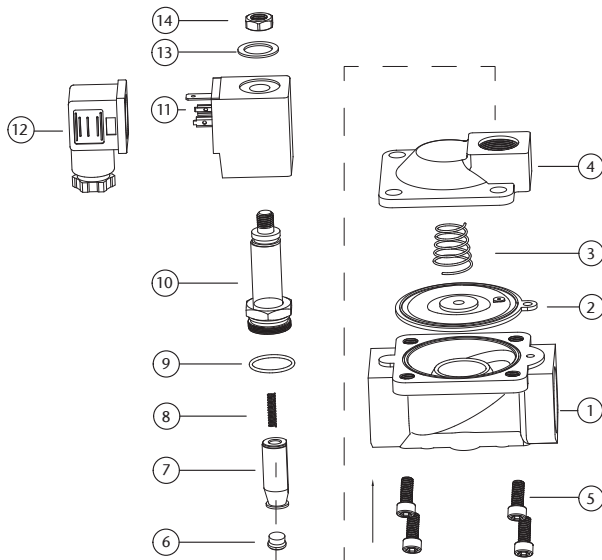

GoldSeal GSW-24 Datasheet

Normally Closed, Screwed,
Brass Body, 24VAC/DC Models

24Vac & 24Vdc Power
Input Versions

WRAS Approved
IP65 Rated

Normally Closed
Safety Shutoff

1/2" to 2" Screwed
Available For This
Model

Approvals

Product Overview

Goldseal water solenoid valves are normally closed (N/C) and constructed with a durable brass body, two-way inlet and outlet ports.

Parts Diagram

(1) Valve Body	Brass
(2) Diaphragm	EPDM
(3) Diaphragm Spring	Stainless Steel 304
(4) Valve Cover	Brass/Stainless Steel 316
(5) Bolt	Stainless Steel 302
(6) Pilot Seal	EPDM
(7) Pilot	Stainless Steel 1J117
(8) Pilot Spring	Stainless Steel 304
(9) O Ring	EPDM
(10) Plunger Tube Unit	Stainless Steel 304 + 1J117
(11) Coil	Enamelled Wire
(12) Plug	Nylon
(13) Washer	Stainless Steel 302
(14) Lock Nut	Stainless Steel 302

Main Dimensions

Orifice: 13mm
Port: 1/2"

Large Orifice
See Table below

Technical Specifications

Port Size	Orifice	CV Value	Pressure Difference (Bar)				Max. Temp. (°C)	Volt.	VA	Partcode	Main Dimensions AxBxH(mm)
			Min.	Max. Working Pressure							
				Air / Gas	Water / Hot Liquid	Light Oil ≤20CST					
1/2"	13	4.5	0.5	16	16	120	24VAC	13	GSW13-24VAC	66x48x112	
1/2"	13	4.5	0.5	16	16	120	24VDC	13	GSW13-24VDC	66x48x112	
3/4"	20	7.6	0.5	16	16	120	24VAC	13	GSW20-24VAC	75x58x118	
3/4"	20	7.6	0.5	16	16	120	24VDC	13	GSW20-24VDC	75x58x118	
1"	25	12	0.5	16	16	120	24VAC	13	GSW25-24VAC	96x70x131	
1"	25	12	0.5	16	16	120	24VDC	13	GSW25-24VDC	96x70x131	
1 1/4"	35	22	0.5	16	16	120	24VAC	13	GSW35-24VAC	131x96x146	
1 1/4"	35	22	0.5	16	16	120	24VDC	13	GSW35-24VDC	131x96x146	
1 1/2"	40	30	0.5	16	16	120	24VAC	13	GSW40-24VAC	131x96x146	
1 1/2"	40	30	0.5	16	16	120	24VDC	13	GSW40-24VDC	131x96x146	
2"	50	48	0.5	16	16	120	24VAC	13	GSW50-24VAC	165x120x167	
2"	50	48	0.5	16	16	120	24VDC	13	GSW50-24VDC	165x120x167	