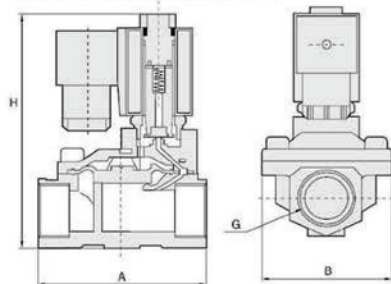

GoldSeal GSW-24 Datasheet

Normally Closed, Screwed,
Brass Body, 24VAC/DC Models

24Vac & 24Vdc Power
Input Versions

WRAS Approved
IP65 Rated

Normally Closed
Safety Shutoff

1/2" to 2" Screwed
Available For This
Model

Approvals

Product Overview

Goldseal water solenoid valves are normally closed (N/C) and constructed with a durable brass body, two-way inlet and outlet ports.

Parts Diagram

(1) Valve Body	Brass
(2) Diaphragm	EPDM
(3) Diaphragm Spring	Stainless Steel 304
(4) Valve Cover	Brass/Stainless Steel 316
(5) Bolt	Stainless Steel 302
(6) Pilot Seal	EPDM
(7) Pilot	Stainless Steel 1J117
(8) Pilot Spring	Stainless Steel 304
(9) O Ring	EPDM
(10) Plunger Tube Unit	Stainless Steel 304 + 1J117
(11) Coil	Enamelled Wire
(12) Plug	Nylon
(13) Washer	Stainless Steel 302
(14) Lock Nut	Stainless Steel 302

Main Dimensions

Orifice: 13mm
Port: 1/2"

Large Orifice
See Table below

Technical Specifications

Port Size	Orifice	CV Value	Pressure Difference (Bar)				Max. Temp. (°C)	Volt.	VA	Partcode	Main Dimensions AxBxH(mm)
			Min.	Max. Working Pressure							
				Air / Gas	Water / Hot Liquid	Light Oil ≤20CST					
1/2"	13	4.5	0.5	16	16	120	24VAC	13	GSW13-24VAC	66x48x112	
1/2"	13	4.5	0.5	16	16	120	24VDC	13	GSW13-24VDC	66x48x112	
3/4"	20	7.6	0.5	16	16	120	24VAC	13	GSW20-24VAC	75x58x118	
3/4"	20	7.6	0.5	16	16	120	24VDC	13	GSW20-24VDC	75x58x118	
1"	25	12	0.5	16	16	120	24VAC	13	GSW25-24VAC	96x70x131	
1"	25	12	0.5	16	16	120	24VDC	13	GSW25-24VDC	96x70x131	
1 1/4"	35	22	0.5	16	16	120	24VAC	13	GSW35-24VAC	131x96x146	
1 1/4"	35	22	0.5	16	16	120	24VDC	13	GSW35-24VDC	131x96x146	
1 1/2"	40	30	0.5	16	16	120	24VAC	13	GSW40-24VAC	131x96x146	
1 1/2"	40	30	0.5	16	16	120	24VDC	13	GSW40-24VDC	131x96x146	
2"	50	48	0.5	16	16	120	24VAC	13	GSW50-24VAC	165x120x167	
2"	50	48	0.5	16	16	120	24VDC	13	GSW50-24VDC	165x120x167	