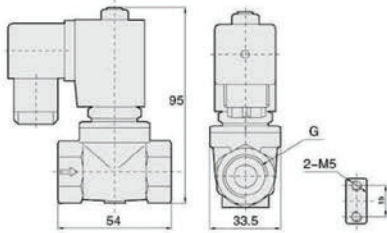

GoldSeal GSW-24 Datasheet

Normally Closed, Screwed,
Brass Body, 24VAC/DC Models

24Vac & 24Vdc Power
Input Versions

WRAS Approved
IP65 Rated

Normally Closed
Safety Shutoff

1/2" to 2" Screwed
Available For This
Model

Approvals

Product Overview

Goldseal water solenoid valves are normally closed (N/C) and constructed with a durable brass body, two-way inlet and outlet ports.

Parts Diagram

(1) Valve Body	Brass
(2) Diaphragm	EPDM
(3) Diaphragm Spring	Stainless Steel 304
(4) Valve Cover	Brass/Stainless Steel 316
(5) Bolt	Stainless Steel 302
(6) Pilot Seal	EPDM
(7) Pilot	Stainless Steel 1J117
(8) Pilot Spring	Stainless Steel 304
(9) O Ring	EPDM
(10) Plunger Tube Unit	Stainless Steel 304 + 1J117
(11) Coil	Enamelled Wire
(12) Plug	Nylon
(13) Washer	Stainless Steel 302
(14) Lock Nut	Stainless Steel 302

Main Dimensions

Orifice: 13mm
Port: 1/2"

Large Orifice
See Table below

Technical Specifications

Port Size	Orifice	CV Value	Pressure Difference (Bar)				Max. Temp. (°C)	Volt.	VA	Partcode	Main Dimensions AxBxH(mm)
			Min.	Max. Working Pressure							
				Air / Gas	Water / Hot Liquid	Light Oil ≤20CST					
1/2"	13	4.5	0.5	16	16	120	24VAC	13	GSW13-24VAC	66x48x112	
1/2"	13	4.5	0.5	16	16	120	24VDC	13	GSW13-24VDC	66x48x112	
3/4"	20	7.6	0.5	16	16	120	24VAC	13	GSW20-24VAC	75x58x118	
3/4"	20	7.6	0.5	16	16	120	24VDC	13	GSW20-24VDC	75x58x118	
1"	25	12	0.5	16	16	120	24VAC	13	GSW25-24VAC	96x70x131	
1"	25	12	0.5	16	16	120	24VDC	13	GSW25-24VDC	96x70x131	
1 1/4"	35	22	0.5	16	16	120	24VAC	13	GSW35-24VAC	131x96x146	
1 1/4"	35	22	0.5	16	16	120	24VDC	13	GSW35-24VDC	131x96x146	
1 1/2"	40	30	0.5	16	16	120	24VAC	13	GSW40-24VAC	131x96x146	
1 1/2"	40	30	0.5	16	16	120	24VDC	13	GSW40-24VDC	131x96x146	
2"	50	48	0.5	16	16	120	24VAC	13	GSW50-24VAC	165x120x167	
2"	50	48	0.5	16	16	120	24VDC	13	GSW50-24VDC	165x120x167	